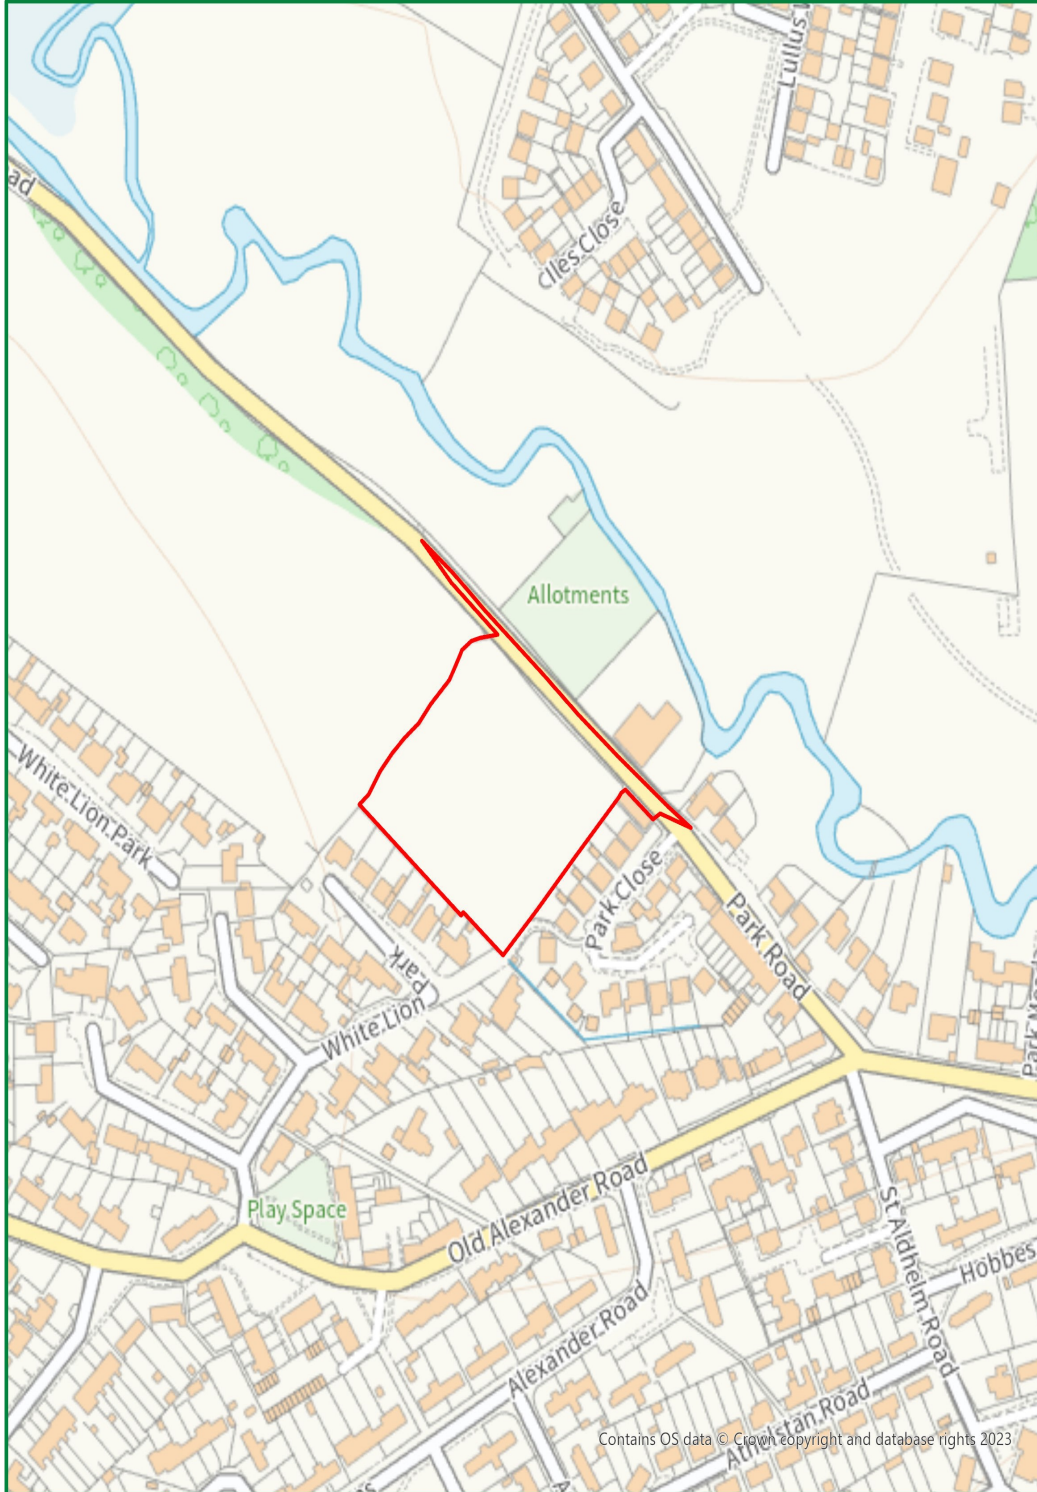

**Wiltshire Council**

PL/2023/05471  
Land South West of Park Road,  
Malmesbury, Wiltshire

Contains OS data © Crown copyright and database rights 2023

1:2,500

392564E 187916N m

© Crown Copyright and Database Rights 2024 Ordnance Survey Licence No